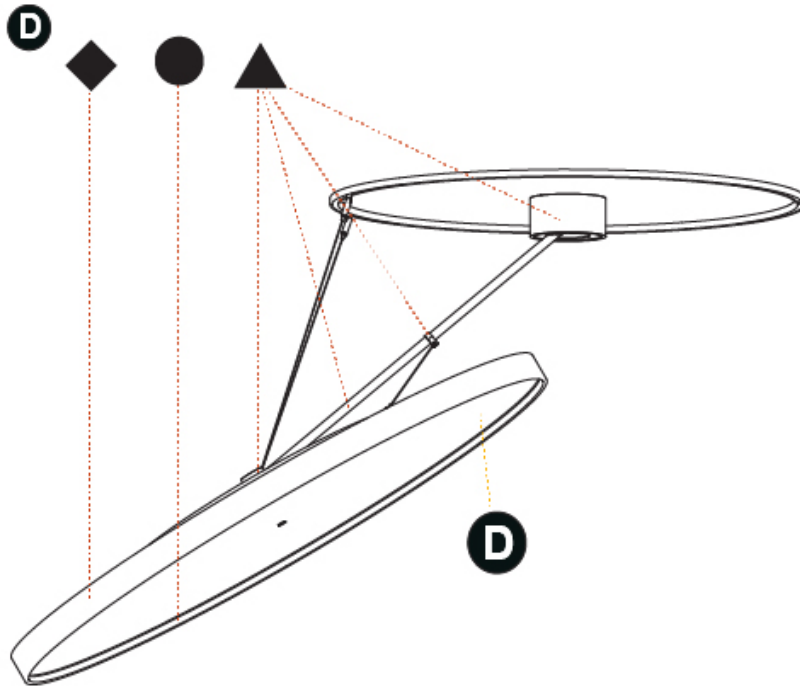

SIGN DIVA DANCER KORONA SUSPENSION

A30883-

PROJECT

TYPE

SPECIFIER

QUANTITY

DATE

A